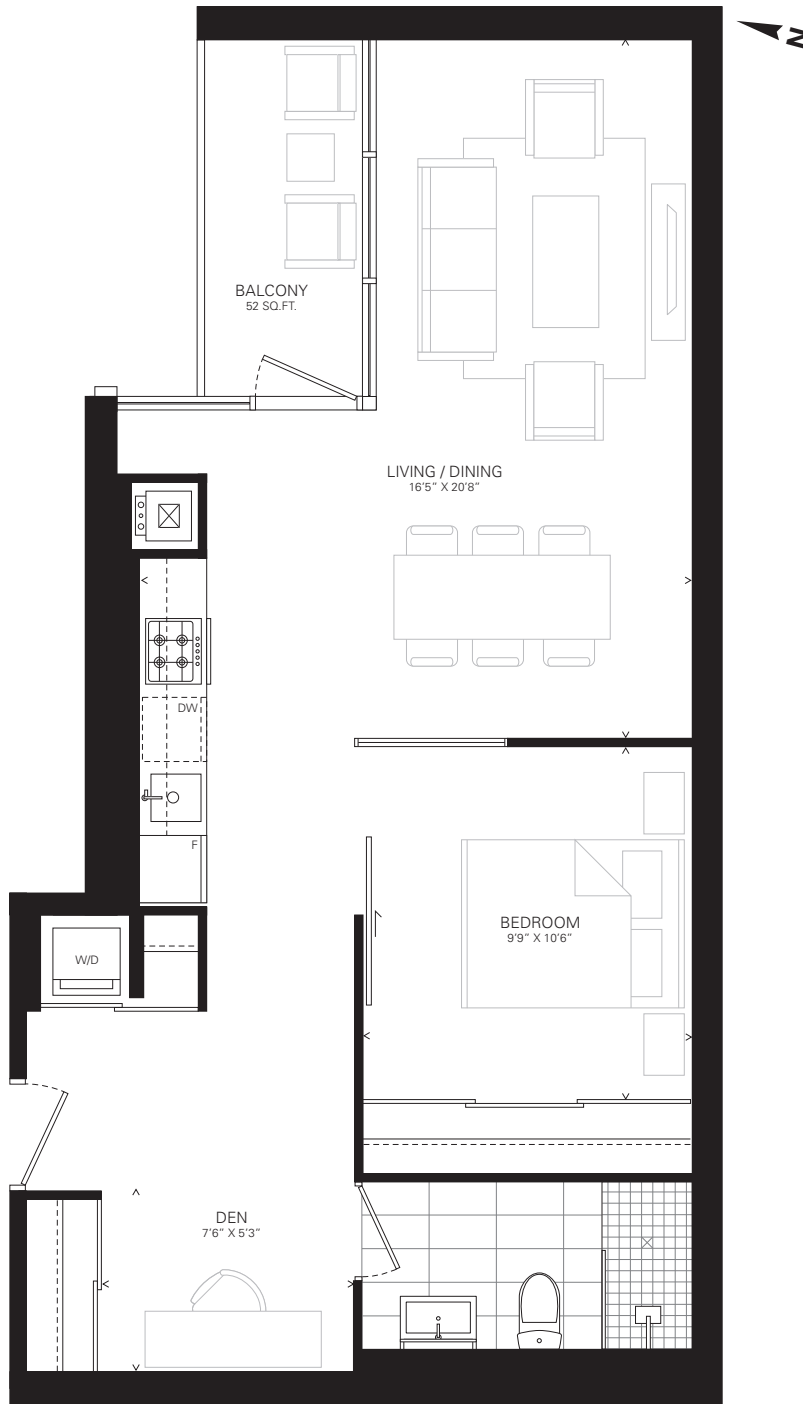

totem

**ONE BEDROOM
AND DEN**
701 SF

407 / 507 / 607

DUNDONALD STREET

LEVELS 4-5

LEVEL 6

FURNITURE NOT INCLUDED. ALL SIZES AND SPECIFICATIONS ARE SUBJECT TO CHANGE WITHOUT NOTICE. E.&O.E.

6701